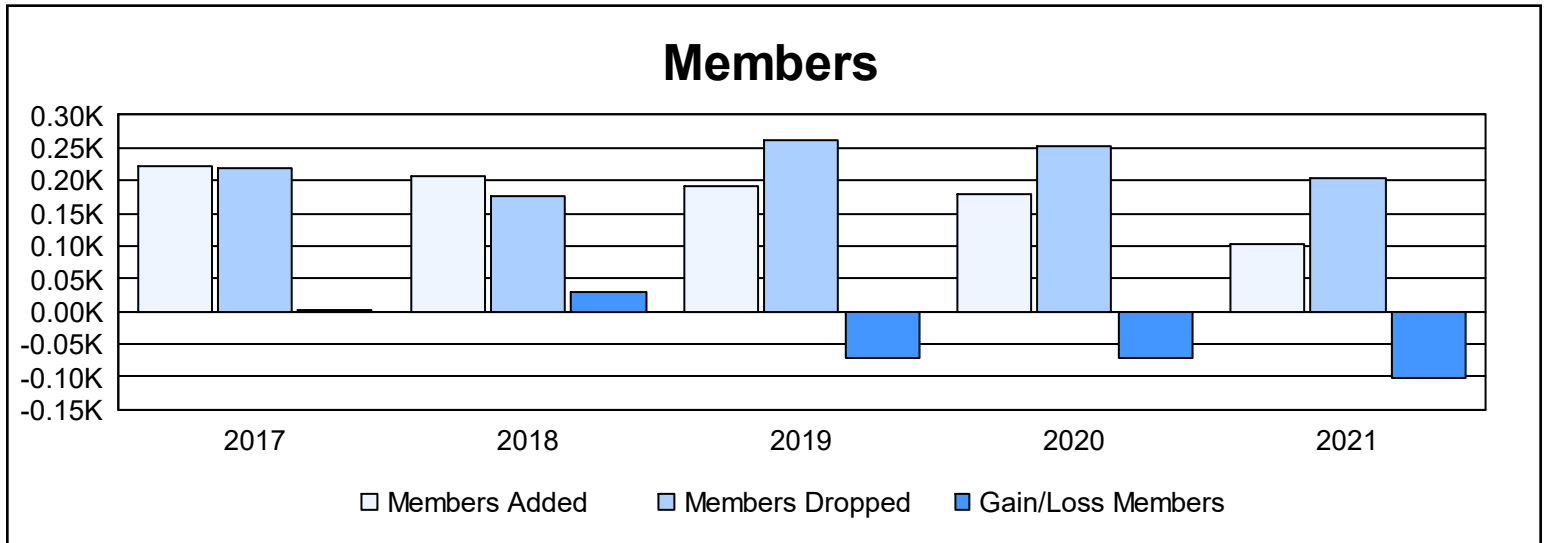

Year	New Clubs	Dropped Clubs	Gain/ Loss Clubs	New Members	Charter Members	Reinstate Members	Transfer Members	Total Member Added	Total Members Dropped	Gain/ Loss Members
2016-2017	0	1	-1	202	0	3	16	221	218	3
2017-2018	0	1	-1	201	0	7	0	208	177	31
2018-2019	1	1	0	166	21	3	0	190	261	-71
2019-2020	0	1	-1	170	0	4	6	180	251	-71
2020-2021	0	0	0	94	1	3	5	103	204	-101
<b>Average</b>	<b>0</b>	<b>1</b>	<b>-1</b>	<b>167</b>	<b>4</b>	<b>4</b>	<b>5</b>	<b>180</b>	<b>222</b>	<b>-42</b>

### Membership Composition June 2021 Cumulative