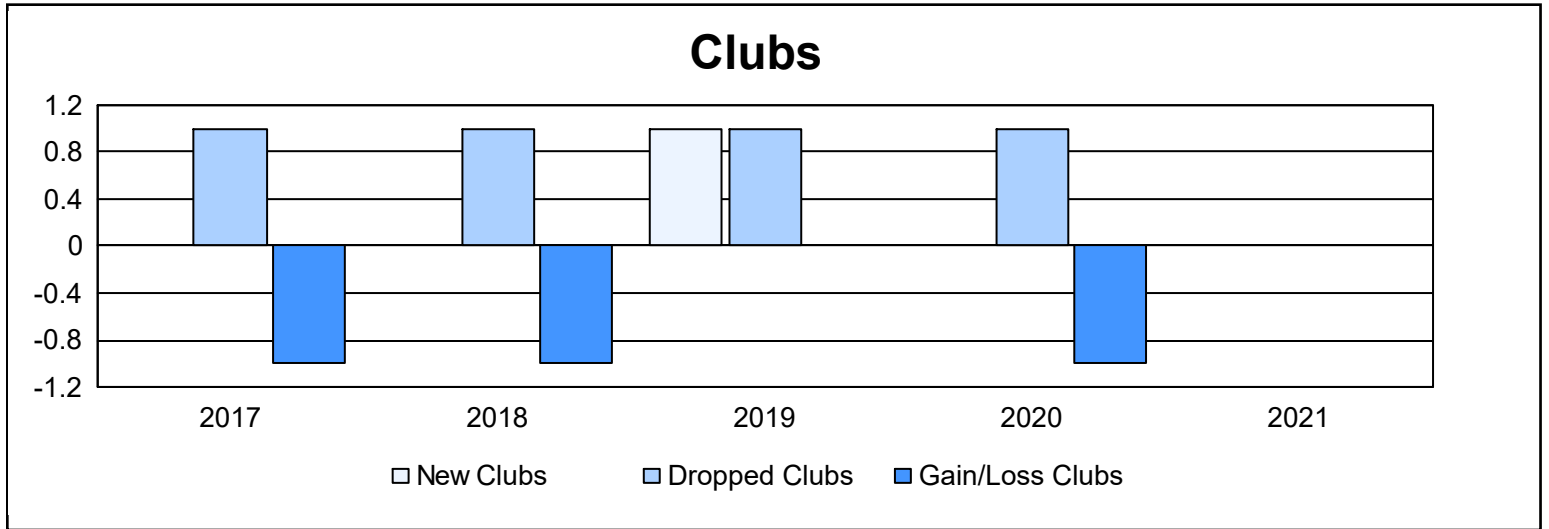

Year	New Clubs	Dropped Clubs	Gain/ Loss Clubs	New Members	Charter Members	Reinstate Members	Transfer Members	Total Member Added	Total Members Dropped	Gain/ Loss Members
2016-2017	0	1	-1	202	0	3	16	221	218	3
2017-2018	0	1	-1	201	0	7	0	208	177	31
2018-2019	1	1	0	166	21	3	0	190	261	-71
2019-2020	0	1	-1	170	0	4	6	180	251	-71
2020-2021	0	0	0	94	1	3	5	103	204	-101
<b>Average</b>	<b>0</b>	<b>1</b>	<b>-1</b>	<b>167</b>	<b>4</b>	<b>4</b>	<b>5</b>	<b>180</b>	<b>222</b>	<b>-42</b>

### Membership Composition June 2021 Cumulative