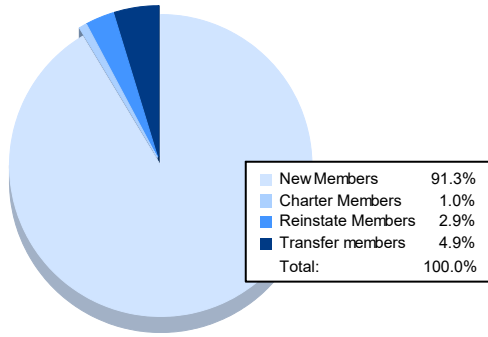

Year	New Clubs	Dropped Clubs	Gain/ Loss Clubs	New Members	Charter Members	Reinstate Members	Transfer Members	Total Member Added	Total Members Dropped	Gain/ Loss Members
2016-2017	0	1	-1	202	0	3	16	221	218	3
2017-2018	0	1	-1	201	0	7	0	208	177	31
2018-2019	1	1	0	166	21	3	0	190	261	-71
2019-2020	0	1	-1	170	0	4	6	180	251	-71
2020-2021	0	0	0	94	1	3	5	103	204	-101
<b>Average</b>	<b>0</b>	<b>1</b>	<b>-1</b>	<b>167</b>	<b>4</b>	<b>4</b>	<b>5</b>	<b>180</b>	<b>222</b>	<b>-42</b>

### Membership Composition June 2021 Cumulative